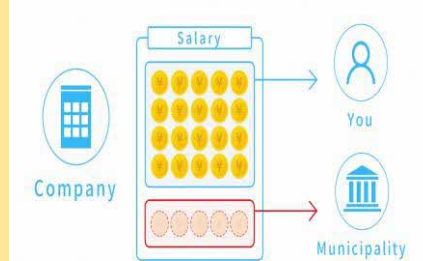

Videos for the Daily Life Orientation

What are Videos for the Daily Life Orientation??

The Immigration Services Agency created videos for the daily life orientation based on "Guidebook on Living and Working" so that foreign nationals can join Japanese society smoothly!

Example of videos

Rules of Daily Life

Tax System

Emergencies and Disasters

Contents

1. Introduction
   - Traffic Rules
   - Rules of Daily Life (About Home Life)
   - Rules of Daily Life (About Rules for Public Facilities)
   - Healthcare Facilities
   - Emergencies and Disasters
   - Procedures with Immigration and Address
   - Health Insurance System
   - Pension System
   - Taxes
   - Employment and Labor
   - Guide to Consultation Services
   - Basic Japanese Language Learning
   - Conclusion
   - Overview
2. **Total 15 parts!**

Language

1. Japanese
   - English
   - Chinese(Simplified characters)
   - Chinese(Traditional characters)
   - Korean
   - Vietnamese
   - Nepali
   - Indonesian
   - Filipino
   - Thai
   - Portuguese
   - Spanish
   - Khmer(Cambodian)
   - Burmese
   - Mongolian
   - Ukrainian
   - Russian
2. **Total 17 languages!**

Now available on the Immigration Services Agency website and other internet sites (YouTube, etc.)!